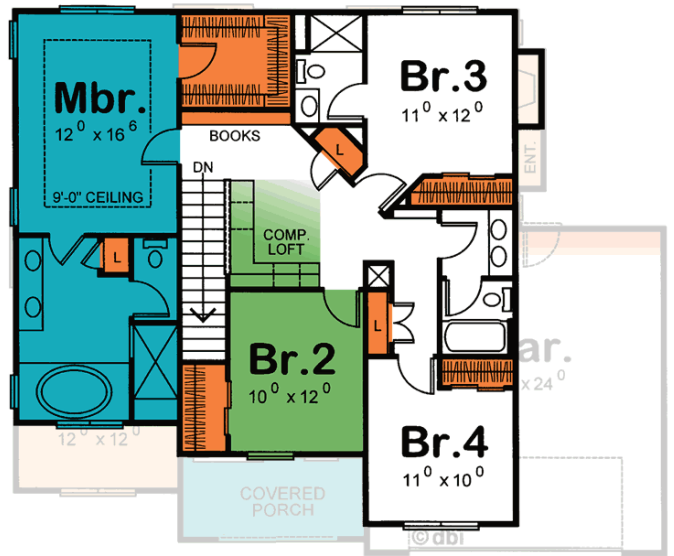

DAVILAHOMES
CONSTRUCTIONS

EVERHART

2 Story with
4 Bedrooms • 3 Bathrooms
2 Garage • 2,995 sqft

PLAN	EVERHART
Living	2,395 sqft
Garage	550 sqft
Front Entry	50 sqft
Total	2,955 sqft

ENTERTAINING
DE-STRESSING
STORING
FLEXIBLE LIVING

Livability Index SM | **37**

■ Entertaining
 ■ De-Stressing
 ■ Storing
 ■ Flexible Living

A DIVISION OF US ALUMINUM SERVICES, CORP.

CRC 1329177

Models are shown with many options and upgrade items. The above is subject to errors, corrections, omissions or changes without prior notice. Plans are not to scale, Certain elevations and home site may require a premium in addition to above price