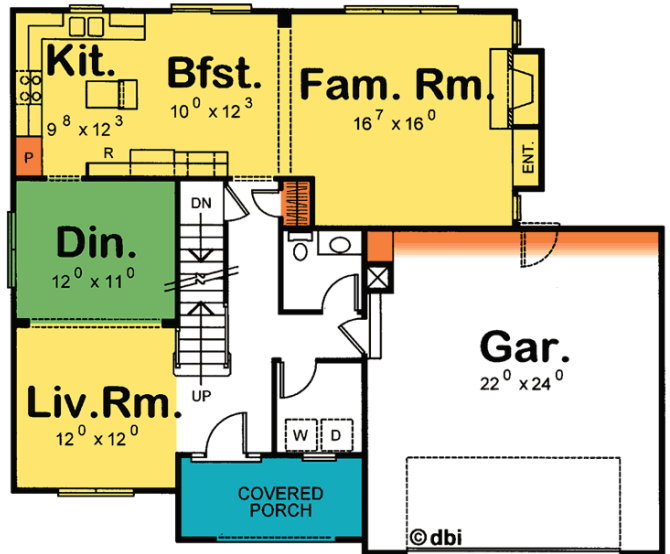

DAVILAHOMES
CONSTRUCTIONS

EVERHART

2 Story with
4 Bedrooms • 3 Bathrooms
2 Garage • 2,995 sqft

PLAN	EVERHART
Living	2,395 sqft
Garage	550 sqft
Front Entry	50 sqft
Total	2,955 sqft

ENTERTAINING
DE-STRESSING
STORING
FLEXIBLE LIVING

Livability Index SM | **37**

■ Entertaining
 ■ De-Stressing
 ■ Storing
 ■ Flexible Living

A DIVISION OF US ALUMINUM SERVICES, CORP.

CRC 1329177

Models are shown with many options and upgrade items. The above is subject to errors, corrections, omissions or changes without prior notice. Plans are not to scale, Certain elevations and home site may require a premium in addition to above price